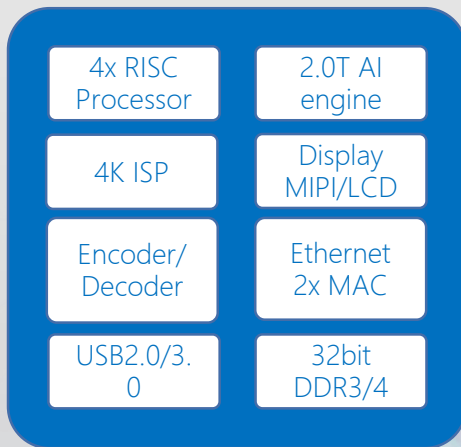

## 应用领域 | Application

- 专业智能4K网络摄像头 | Professional 4K AI IP Camera

## 产品特点 | Features

- 高质量专业4K图像处理  
high quality professional 4K ISP
- 2.0TOPS 神经网络处理引擎  
2.0TOPS AI engine
- MIPI/LCD 显示  
MIPI/LCD display
- 支持外置32bit DDR3/DDR4  
Support external 32bit DDR3/DDR4
- 与FH8896管脚兼容  
Pin to pin compatible to FH8896

## 产品规格 | Specifications

CPU	3x Master Processor: up to 1GHz 1x Slave Processor: up to 800MHz
CIS	Support up to 8MP inputs 2x 2-lane or 1x 4-lane MIPI, RGB bayer
ISP	2-frame WDR, local tone mapping 2DNR, 3DNR, AE/AWB/AF
Encoder/Decoder	H.264/H.265 encoder, up to 8MP@30fps H.264/H.265 decoder, up to 8MP@30fps MJPEG/JPEG up to 8MP@30fps
AI	2.0TOPS AI engine
Audio	Triple ADC & single DAC Support echo cancellation
Display	MIPI DSI/LCD/BT1120 CVBS/AHD/TVI
Ethernet	2x 10M/100M MAC
Peripherals	6x I2C, 3x SPI, 6x UART, 2x SDIO 1x USB3.0 and 1x USB2.0 4x SADC, 12x PWM
Memory	External 32bit DDR3/DDR4
Package	FCCSP427, 15mm x 15mm x 0.853mm