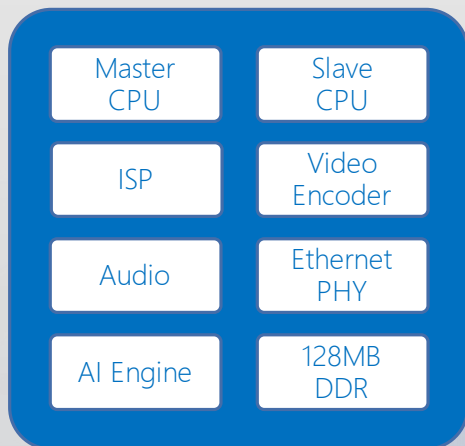

应用领域 | Application

- 专业网络摄像头 | Professional IP Camera

产品特点 | Features

- 新一代高质量专业图像处理引擎
High quality professional ISP
- 内置128MB内存, 支持6百万像素
Internal 128MB DDR, support 6MP
- 高性能智能引擎
High performance light AI engine
- 与FH8856V200管脚兼容
Pin to pin compatible to FH8856V200

主要模块 | Block Diagram

产品规格 | Specifications

| | |
|---------------|---|
| CPU | Master CPU: up to 900MHz Slave CPU: up to 600MHz |
| CIS | Support up to 6MP inputs 2-lane MIPI, RGB bayer |
| ISP | 2-frame WDR, local tone mapping 2DNR, 3DNR AE/AWB/AF |
| AI | Human detect/vehicle detect |
| Video Encoder | H.264/H.265 video encoder Support up to 6MP Support multi-streams: videox3+JPEGx1 JPEG: up to 6MP@5fps |
| Audio | Single ADC & DAC Support 8K~48KHz sampling rate Support echo cancellation |
| Ethernet | Internal 10M/100M Ethernet PHY 3xI2C, 3xSPI, 3xUART, 2xSDIO |
| Peripherals | 1xUSB2.0 2xSADC, 12xPWM |
| Memory | Internal 128MB DDR3L |
| Package | QFN88, 9mmx9mm |